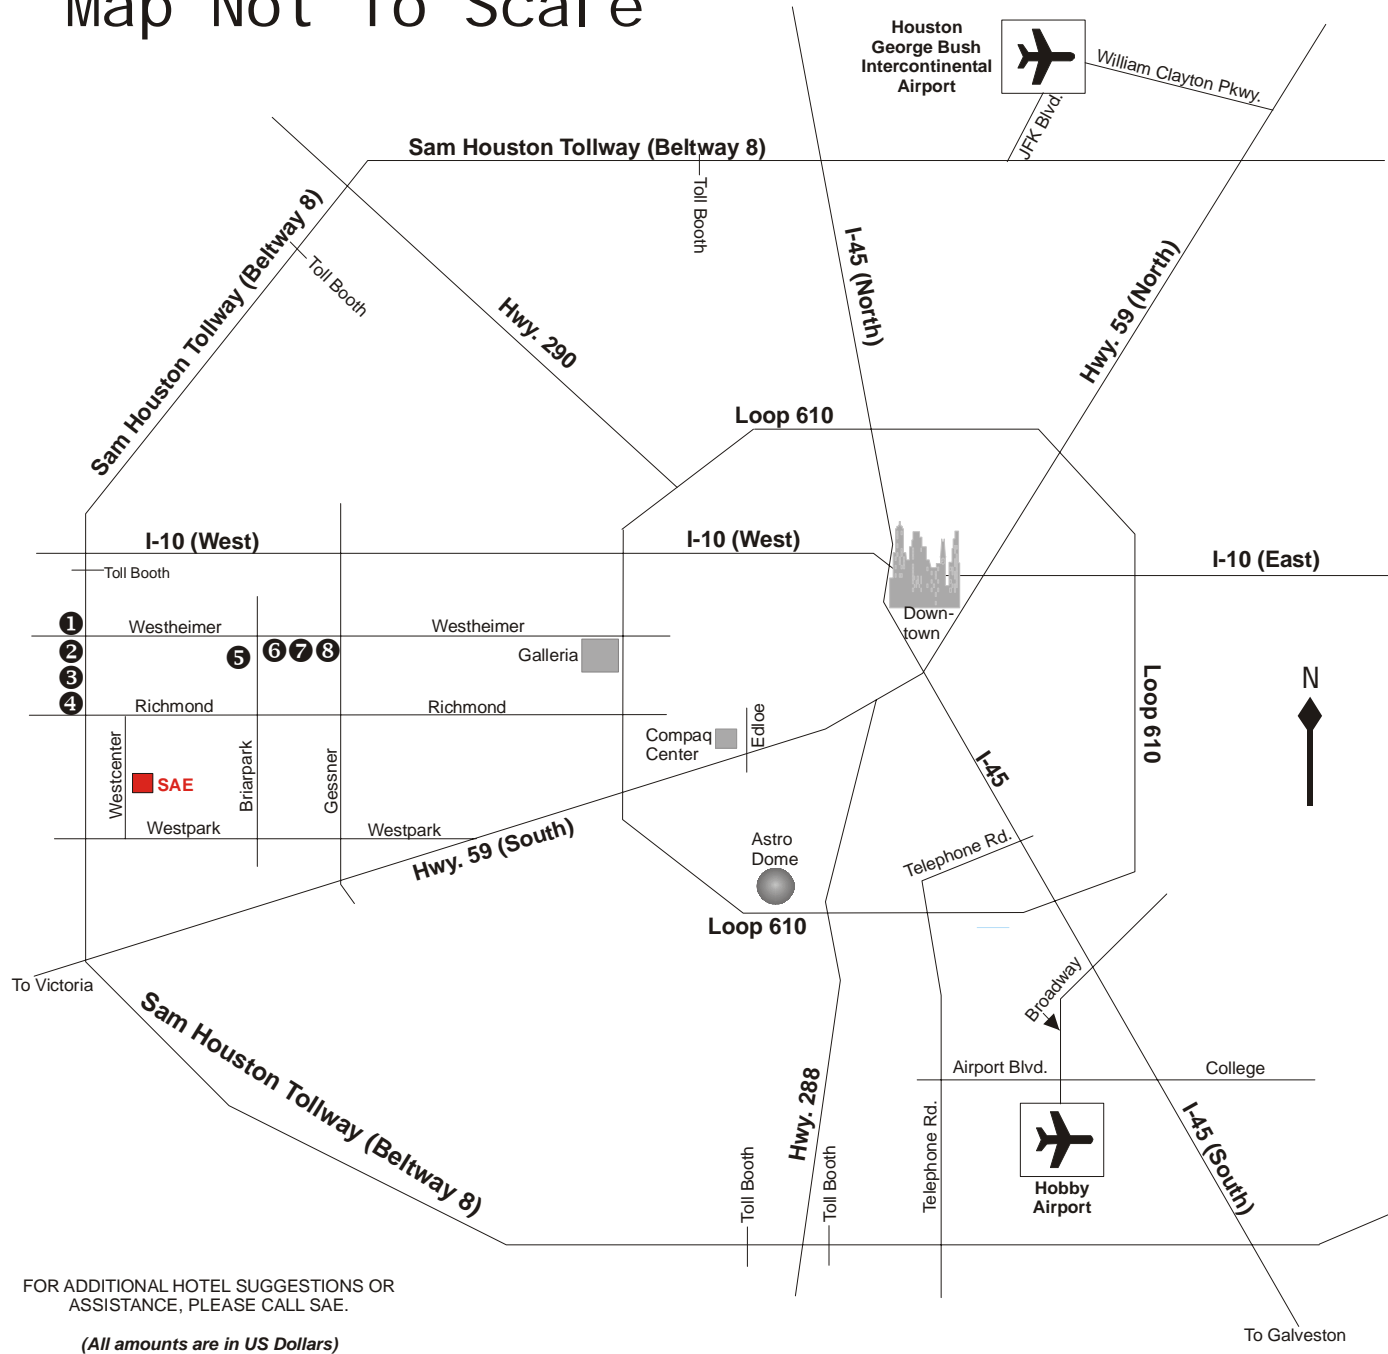

Map Not To Scale

Traveling Suggestions

From Intercontinental Airport to SAE, take Sam Houston Tollway (8) to the Westpark exit. There are 3 tolls at $1.25 each.

From Hobby Airport to SAE, take Airport Blvd. to Telephone Rd. to Sam Houston Tollway (8). Take Bellaire/Harwin/Westpark exit. There are two tolls at $1.25 each and one at the exit ramp for $0.50.

■ Systems Application Engineering, Inc.
3655 Westcenter Drive
(713) 783-6020

1. 1 Fairfield Inn by Marriott
   (713) 334-2400
   $89.95 Executive King - Includes microwave & refrigerator - $79.95 Standard Queen - $84.95 Standard King
2. 2 Holiday Inn Express - (713) 785-3899
   Mini Suites (microwave & refrigerator) $115 (king size standard)
   $115 (2 queen size standard)
   Free Continental Deluxe Breakfast
3. 3 Best Western - (713) 782-1515
   Includes refrigerator
   SAE Corporate Rates:
   $84 (king size standard)
   $149 (VIP suite)
4. 4 Studio 6 - (713) 785-8550
   Includes microwave & refrigerator
   Standard (queen bed) - $219/week
   Deluxe (larger room) - $269/week
5. 5 Marriott Westchase
   (713) 978-7400
   $149
6. 6 Westchase Hilton Hotel
   (713) 974-1000
   $139 - $229
7. 7 Courtyard by Marriott
   (713) 784-3003
8. 8 Residence Inn by Marriott
   (713) 974-5454

FOR ADDITIONAL HOTEL SUGGESTIONS OR ASSISTANCE, PLEASE CALL SAE.

(All amounts are in US Dollars)